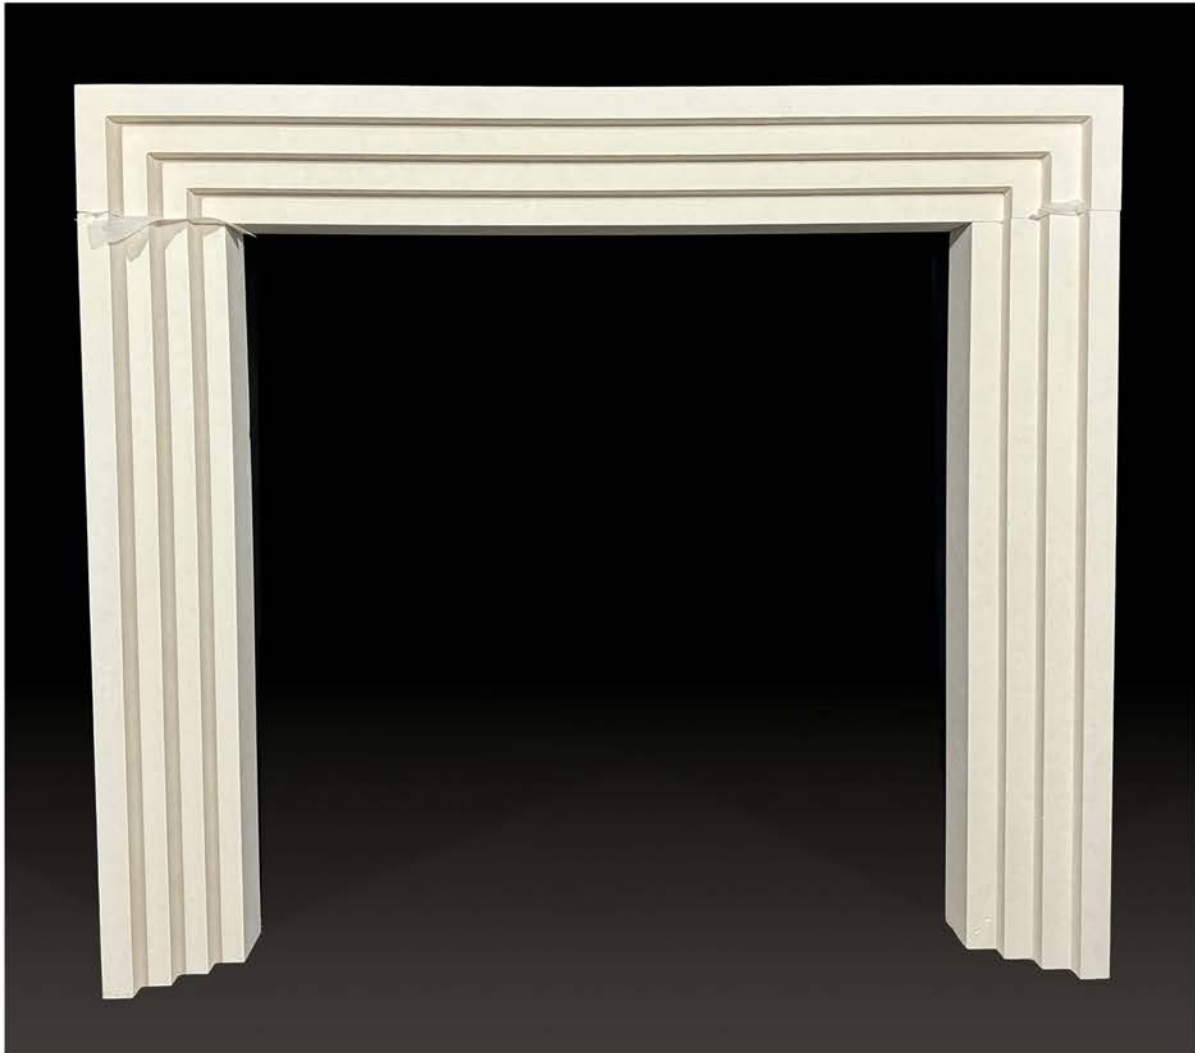

CUSTOM FIREBOX DESIGN

12233 NE 13 Court, North Maimi 33161
561-255-2070 dennis@customfirebox.com

Stock No. 1531

Portugal Limestone

A Portugal Limestone Fireplace Surround with a Geometrical Modern Style.

	Width	Height	Depth
External	52½"	46¼"	7¼"
Internal	43¼"	40"	